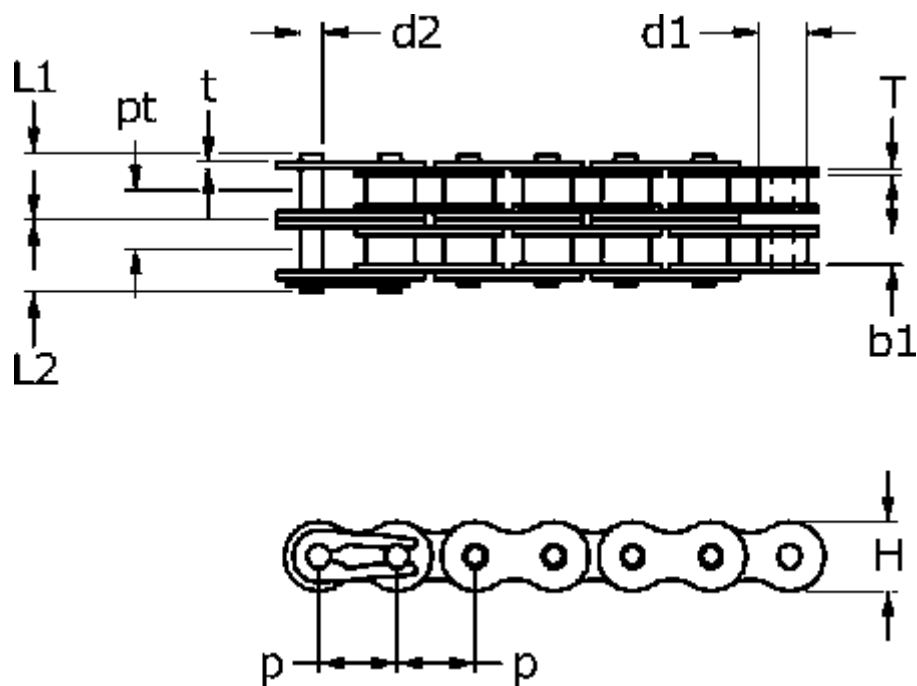

Article number: 613200018
 Description: Tsubaki 40 B-2 Duplex rollerchain
 Standard GT4 Winner
 Note: 40 B-2

Measures

$b1$	= 38.1	$pt = 72.29$
Breaking power	= 630kN	$T = 8.5$
$d1$	= 39.37	$t = 8$
$d2$	= 22.89	
H	= 52.9	
$L1$	= 75.4	
$L2$	= 81.2	
P	= 63.5	